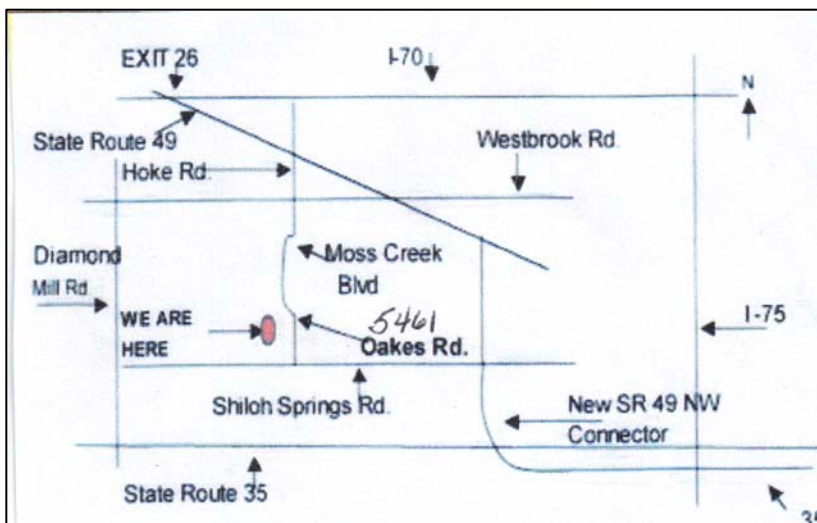

## The Annual Picnic & Corn Roast Event has Gone HEE-HAW!

Saturday, August 14<sup>th</sup>  
5461 Oakes Road, Dayton

COME ON OUT TO  
KORN KOUNTY !  
FRANK & BETTY KLUGH'S FARM  
HEE HAW!

LOOK FOR THE  
DIRECTIONAL SIGNS  
TO TAKE THE FIELD DRIVE  
WHICH IS ¼ MILE NORTH  
OF SHILOH SPRINGS RD